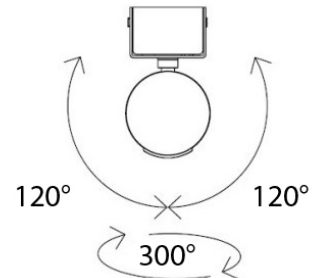

Series: Robotic
 Brand: Milan
 Division: Design
 Mounting Type: Surface
 Mounting Location: Ceiling
 Subcategory: Spots

PHYSICAL

Shape: Cylinder
 Length (mm): 90
 Length (in): 3 ⁹/₁₆
 Width (mm): 50
 Width (in): 1 ¹⁵/₁₆
 Height (mm): 90
 Height (in): 3 ⁹/₁₆
 Light Distribution: Adjustable / Direct
 Weight (kg): 1.8
 Weight (lbs): 4
 Fixture Finish: WHI
 Fixture Material: Metal

108mm 4 1/4"

108mm 4 1/4"

J-Box cover plate
Included

90mm 3 9/16"

90mm 3 9/16"

50mm 1 15/16"

ROBOTIC SURFACE

D92166

PROJECT	
TYPE	
NOTES	
QUANTITY	
DATE	

GENERAL

Series: Robotic
 Brand: Milan
 Division: Design
 Mounting Type: Surface
 Mounting Location: Ceiling
 Subcategory: Spots

PHYSICAL

Shape: Rectangle
 Diameter (mm): 60
 Diameter (in): 2 3/8
 Length (mm): 138
 Length (in): 5 7/16
 Width (mm): 80
 Width (in): 3 1/8
 Height (mm): 144
 Height (in): 5 11/16
 Light Distribution: Adjustable / Direct
 Weight (kg): 1.8
 Weight (lbs): 4
 Fixture Finish: WHI
 Fixture Material: Metal

PHYSICAL

Shape: Cylinder
 Diameter (mm): 50
 Diameter (in): 1 15/16
 Length (mm): 138
 Length (in): 5 7/16
 Height (mm): 116
 Height (in): 4 9/16
 Extension (mm): 115
 Extension (in): 4 1/2
 Light Distribution: Adjustable / Direct
 Weight (kg): 1.8
 Weight (lbs): 4
 Fixture Finish: WHI
 Fixture Material: Metal